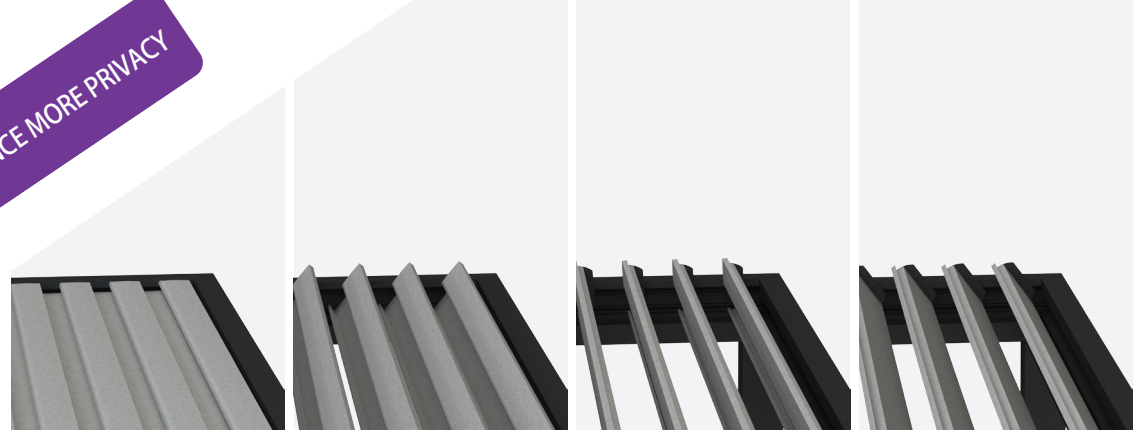

# Enjoy

You're probably familiar with the situation. The temperature outside is still enjoyable, but it starts to rain. Or, the sun is so bright that you just want to sit in the shade.

The LuxxOut® louvered patio roof is a product which allows you to change your environment at the touch of a button, when affected by undesired weather conditions. This is possible due to the ingenious louvers in the roof, which can be closed or opened

as much as you wish. Allowing you to control how much sunlight passes through. Or even to create a watertight roof.

Additionally, the innovative construction also provides a ventilating function during the summer months.

# Combine & customise

LuxxOut® patio screen

LuxxOut® louvered patio roof

LuxxOut® products can be combined and customised.

Virtually any colour, size and situation is possible. The benefits for you are the enormous freedom in opening and closing the sides and roof. Rain, wind or